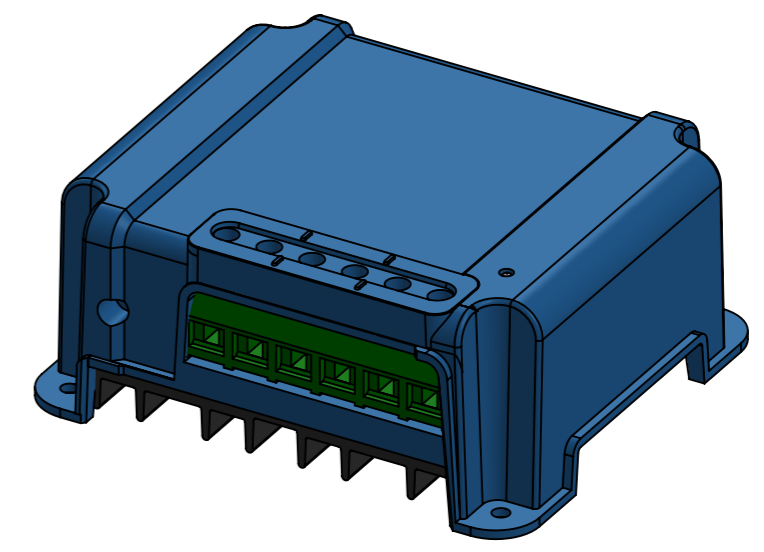

Dimension Drawing - Orion-Small	
ORI121210110	Orion-Tr 12/12-9A (110W) Isolated DC-DC converter
ORI122410110	Orion-Tr 12/24-5A (120W) Isolated DC-DC converter
ORI241210110	Orion-Tr 24/12-9A (110W) Isolated DC-DC converter
ORI242410110	Orion-Tr 24/24-5A (120W) Isolated DC-DC converter
ORI244810110	Orion-Tr 24/48-2,5A (120W) Isolated DC-DC converter
ORI481210110	Orion-Tr 48/12-9A (110W) Isolated DC-DC converter
ORI482410110	Orion-Tr 48/24-5A (120W) Isolated DC-DC converter
ORI484810110	Orion-Tr 48/48-2,5A (120W) Isolated DC-DC converter

Dimensions in mm

victron energy

BLUE POWER

Rev01